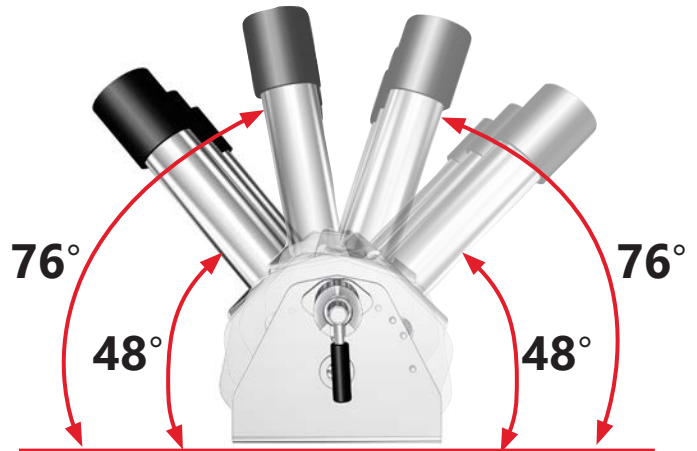

Four Positions