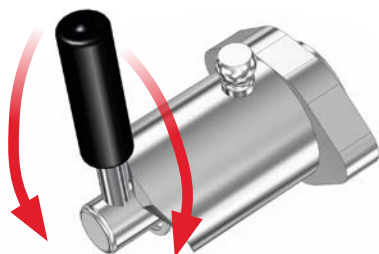

### ITD5396

**SPEED LOCK™**

PART #	DESCRIPTION
ITD7291	Speed Lock™ (Only installed on Pivoting "Rocket Launcher" Rod Racks, Part #'s: ITD5275, ITD5271, ITD5396)

**ITD7291**

Fish Fighter™ Products recommends to grease the Speed Lock™ at least one pump a year or as needed.

**DISENGAGED  
POSITION**

**ENGAGED  
POSITION**

**WALL MOUNT ROD RACKS**

**FIXED ANGLE "ROCKET LAUNCHER" ROD RACKS**

**MULTI ANGLE "ROCKET LAUNCHER" ROD RACKS**

**PIVOTING "ROCKET LAUNCHER" ROD RACKS**

***ROD***  
***RACKS***