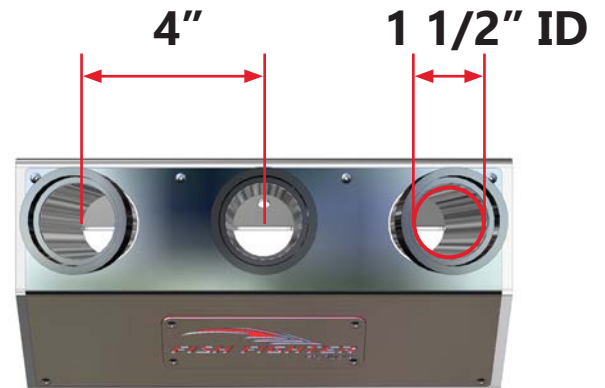

It is up to the installer to determine the appropriate mounting hardware for chosen mounting location.

Includes:

- (5) - 1/4" SS Stainless Washer Large 1" OD
- (10) - 1/4" SS Small Washer Small OD
- (5) - 1/4" - 20 X 1" SS Truss Head Screw
- (5) - 1/4" - 20 X 1 1/4" SS Truss Head Screw
- (5) - 1/4" - 20 SS Nylock Nut

with each Fixed Angle "Rocket Launcher" Rod Rack to allow mounting to flat surfaces.